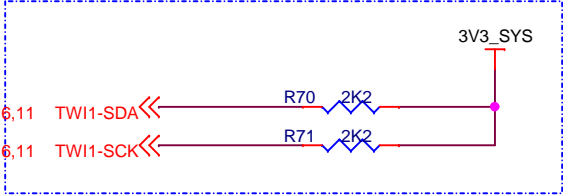

Camera Power

Camera/3M
Camera

Title		
pcDuino		
Size	Document Number	Rev
A4	LVDS/CSI	Nano
Date:	Wednesday, July 23, 2014	Sheet 11 of 16