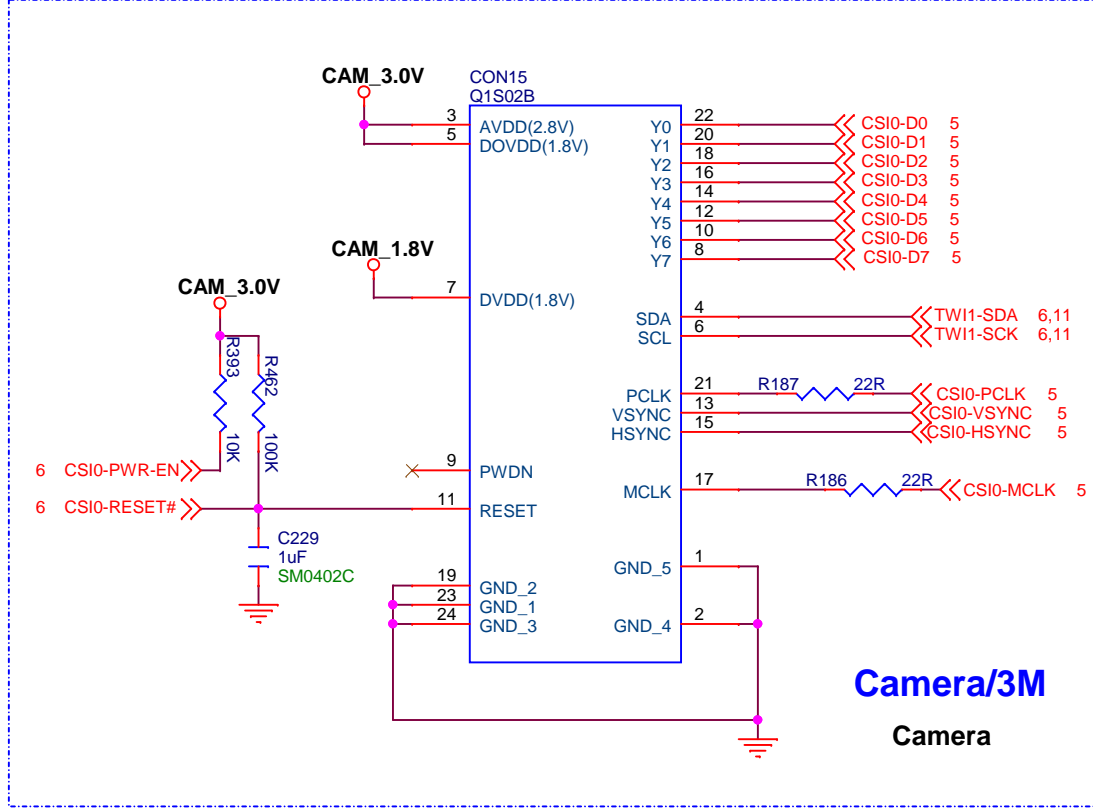

Camera Power

Camera/3M
Camera

Title		
pcDuino		
Size	Document Number	Rev
A4	LVDS/CSI	Nano
Date:	Wednesday, July 23, 2014	Sheet 11 of 16