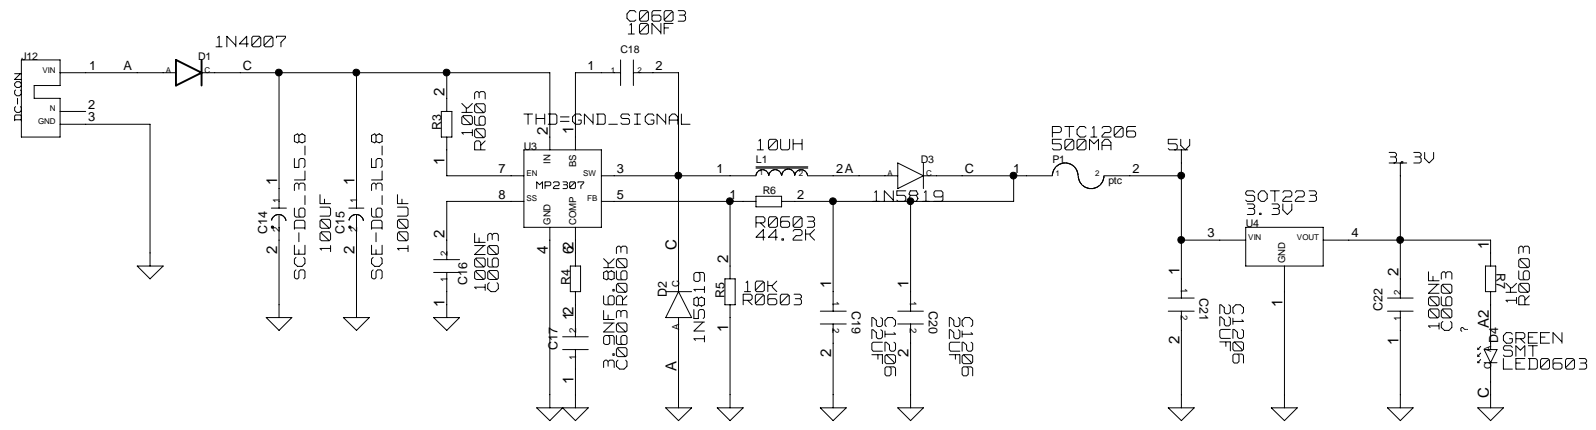

TITLE: RBOARD	DATE: 2012-06-09
ENGINEER: ZHENG_ZHIYU	PAGE:

TITLE:	RBOARD	DATE:	2012-06-09
ENGINEER:	ZHENG ZHIYU	PAGE:	

TITLE:	RBOARD	DATE:	2012-06-09
ENGINEER:	ZHENG ZHIYU	PAGE:	